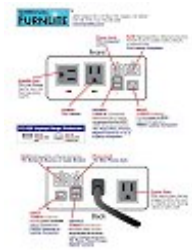

Hooker Furniture - Martinsville, Virginia - Copyright © 2006 - All Rights Reserved