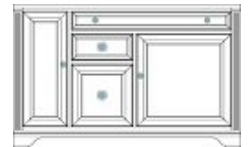

Hooker Furniture - Martinsville, Virginia - Copyright © 2006 - All Rights Reserved